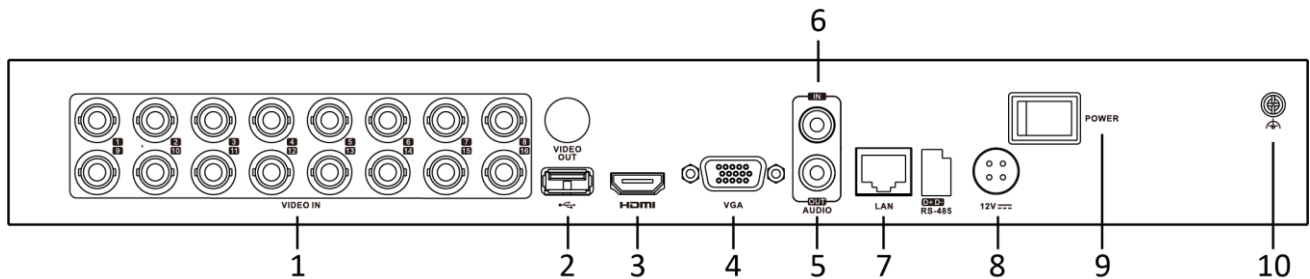

Physical Interface

No.	Description	No.	Description
1	Video and Audio in	6	AUDIO IN
2	USB Interface	7	Network Interface
3	HDMI Interface	8	Power Supply
4	VGA Interface	9	Power Switch
5	AUDIO OUT	10	GND